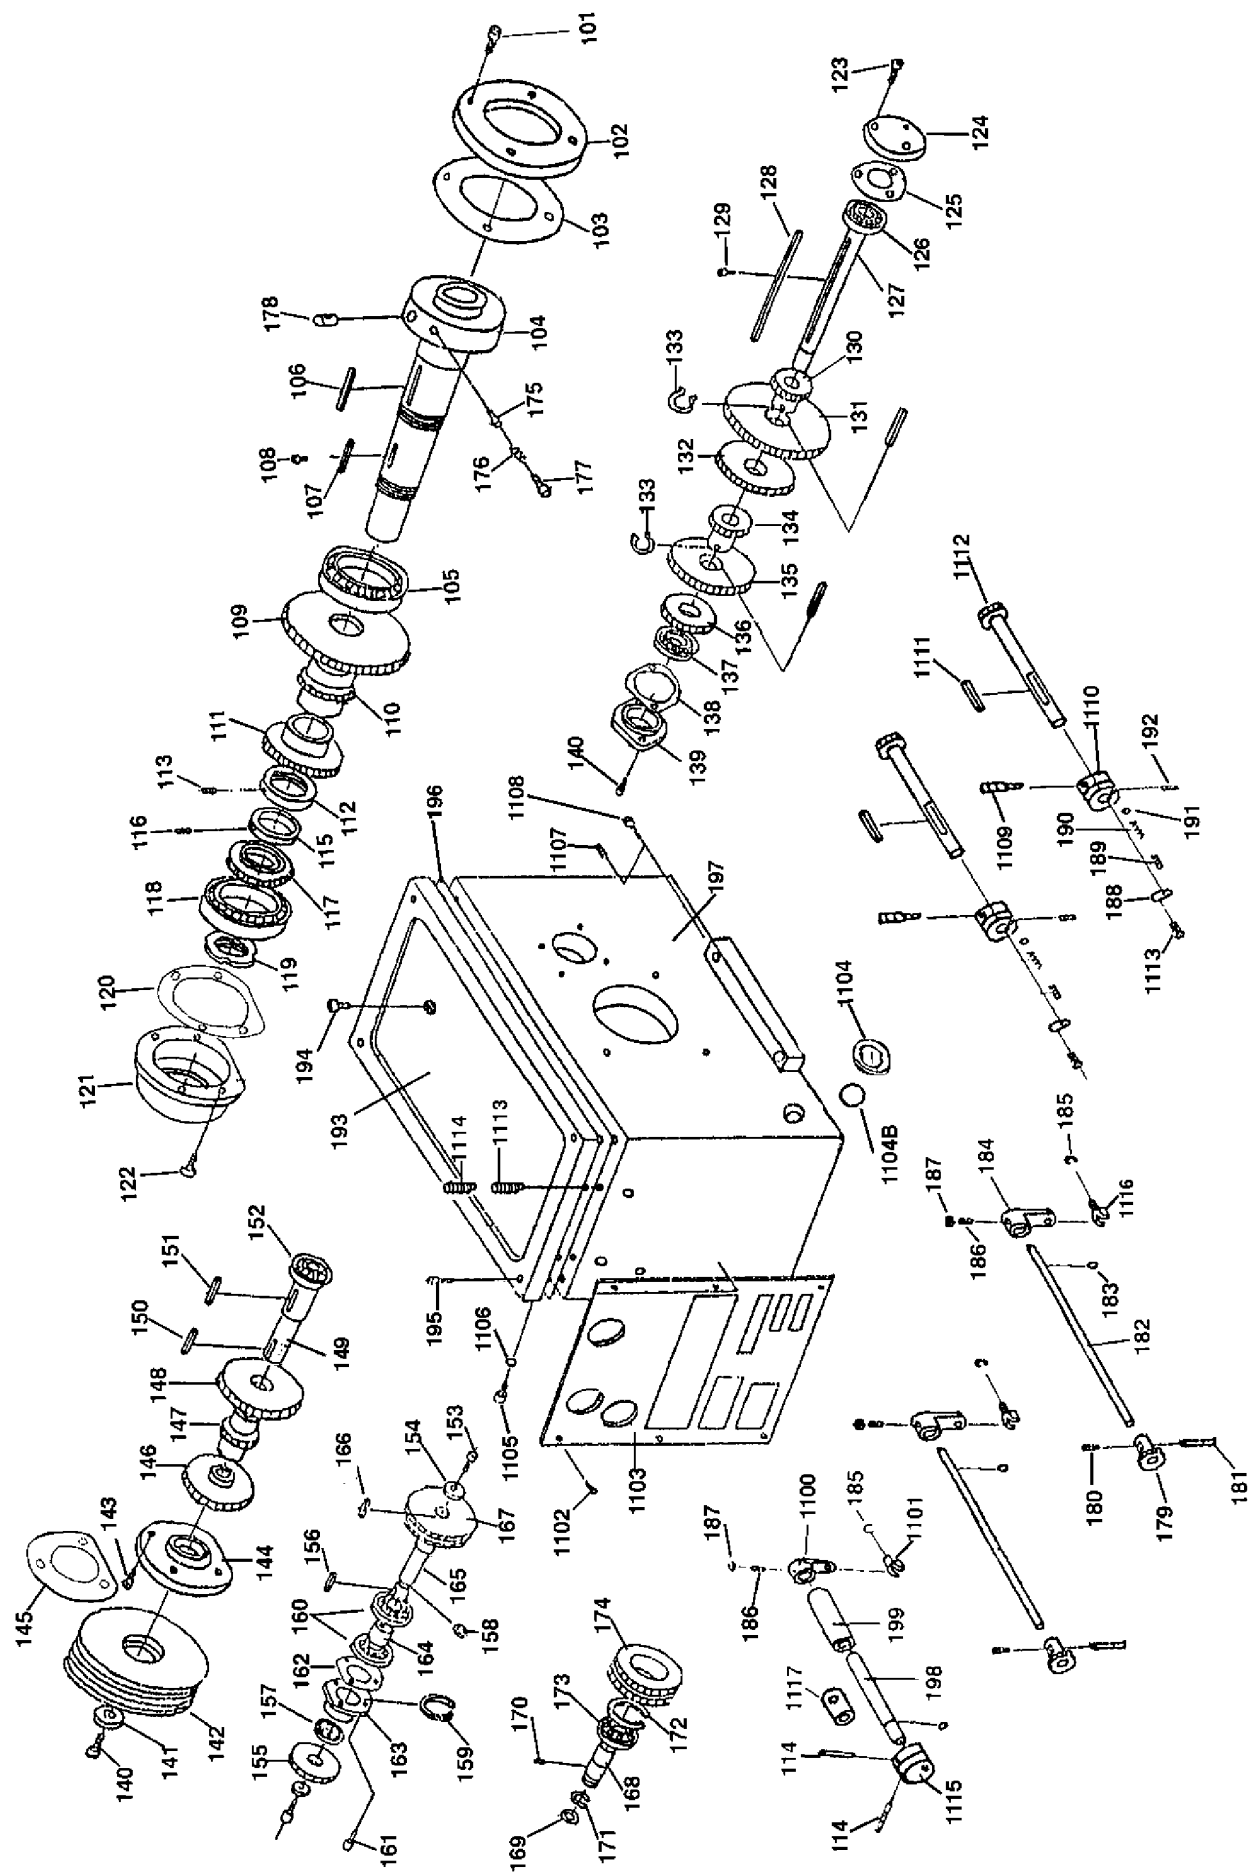

Electrical Components

REF	PART #	DESCRIPTION
001	P4002001	START BUTTON
002	P4002002	INDICATOR LIGHT
003	P4002003	JOG BUTTON
004	P4002004	RESET BUTTON
050	P4002050	THERMAL PROT. BLOCK
051	P4002051	TRANSFORMER
052	P4002052	MAGNETIC CONTACTOR
053	P4002053	MAGNETIC CONTACTOR
054	P4002054	FUSE HOLDER
055	P4002055	CONTROL PANEL PLATE
933	P4002933	FUSE 2 AMP

REF	PART #	DESCRIPTION
140	P4002140	SCREW
141	P4002141	WASHER
142	P4002142	PULLEY
143	P4002143	SCREW
144	P4002144	COVER
145	P4002145	OIL SEAL
146	P4002146	GEAR
147	P4002147	GEAR
148	P4002148	GEAR
149	P4002149	SHAFT
150	P4002150	KEY
151	P4002151	KEY
152	P6004	BALL BEARING 6004
153	P4002153	SCREW
154	P4002154	WASHER
155	P4002155	GEAR
156	P4002156	KEY
157	P4002157	OIL SEAL 20 X 45 X 10
158	P4002158	C-CLIP
159	P4002159	C-CLIP
160	P6004	BALL BEARING 6004
161	P4002161	SCREW
162	P4002162	OIL SEAL
163	P4002163	COVER
164	P4002164	COLLAR
165	P4002165	SHAFT
166	P4002166	KEY
167	P4002167	GEAR
168	P4002168	SHAFT
169	P4002169	OIL SEAL
170	P4002170	SCREW
171	P4002171	C-CLIP
172	P4002172	C-CLIP
173	P6204	BALL BEARING 6204
174	P4002174	GEAR
175	P4002175	LOCK PIN
176	P4002176	SPRING
177	P4002177	SCREW